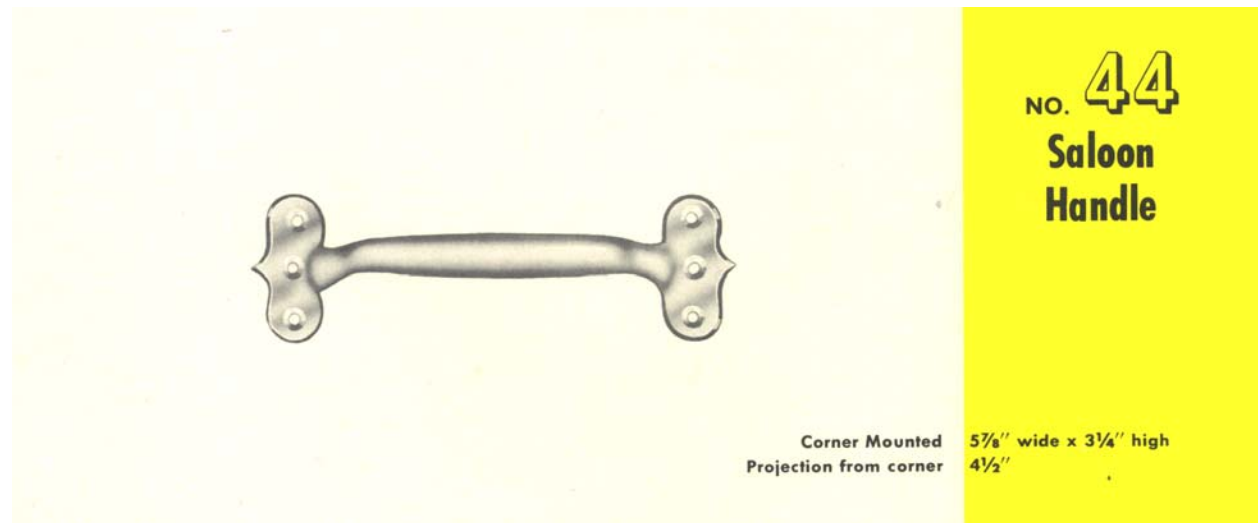

## Men's toilet corner saloon handle

Bill of Materials p186

Adlake #44.

Material: White bronze, 20% nickel.

Finish: Satin and waxed, no plating.

Need one.